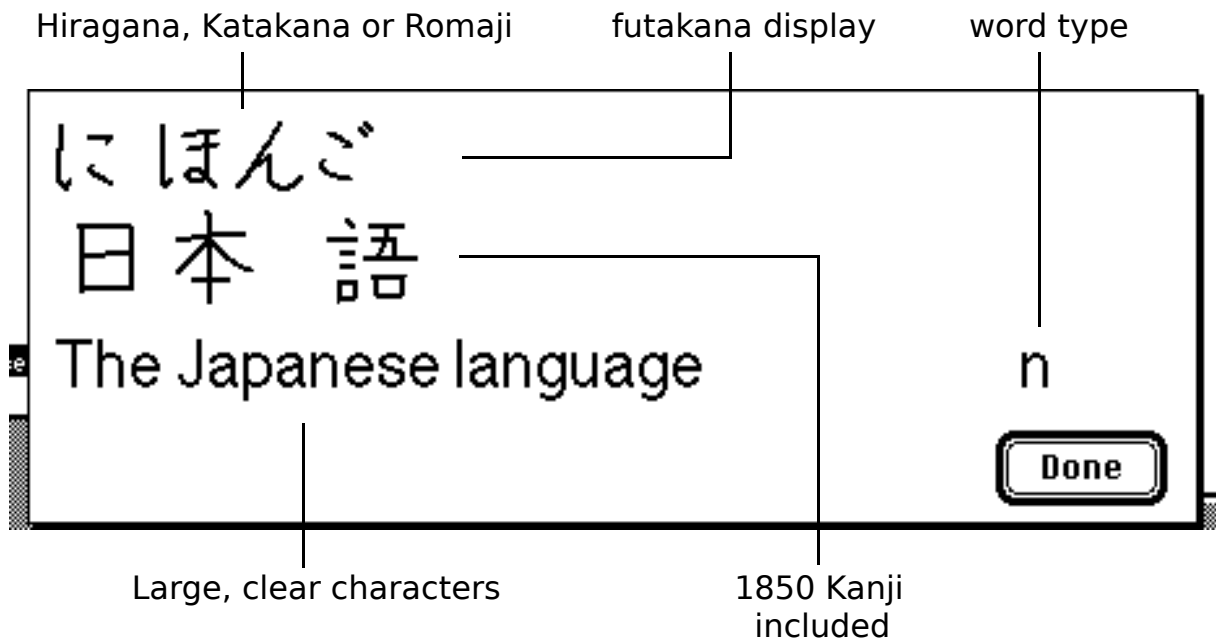

## Vocabulary and Kanji study system for the Macintosh

Japanese Prelector™ has been designed specifically to improve the effectiveness of study in two important areas of Japanese language - vocabulary and Kanji. It also functions as a powerful computerised dictionary, aids students in forming correct grammar, and helps teachers arrange and control aspects of course content.

- the program **automatically tailors vocabulary exercises** to each individual student by keeping track of every word and Kanji character they learn over the full duration of their course, providing a profoundly effective way of maximising study quality.
- new words can be added to the program at any time, providing teachers (and students) with the ability to **construct customised vocabulary lists**.
- large, clear, handwritten style Kana and Kanji character fonts are supplied, which have been specially prepared for this software. Consequently, KanjiTalk™ is not required.
- vocabulary exercises are **fully interactive**, and teach Kana and Kanji reading and writing in addition to Eng->Jap and Jap->Eng translations. Exercises are enhanced with Japanese ink paintings displayed as backdrops and digitised sound effects.
- this software **operates at high speed** since it is not Hypercard based.
- words can be looked up by any combination of Kana, Kanji, English, word type, etc.
- a **student progress information** screen provides on-going feedback, such as the number of words and Kanji learnt, and various **study timers**.
- **includes 1850 Kanji characters** and 800 words of vocabulary
- a range of powerful new features are planned for future versions
- Macintosh version now available, IBM PC windows version due late 1993
- designed and **developed in Australia** in association with the University of Adelaide
- **low cost** - Japanese Prelector™ Pack (for a single user) \$38.00  
MultiUser Pack (for educational institutions) \$79.00